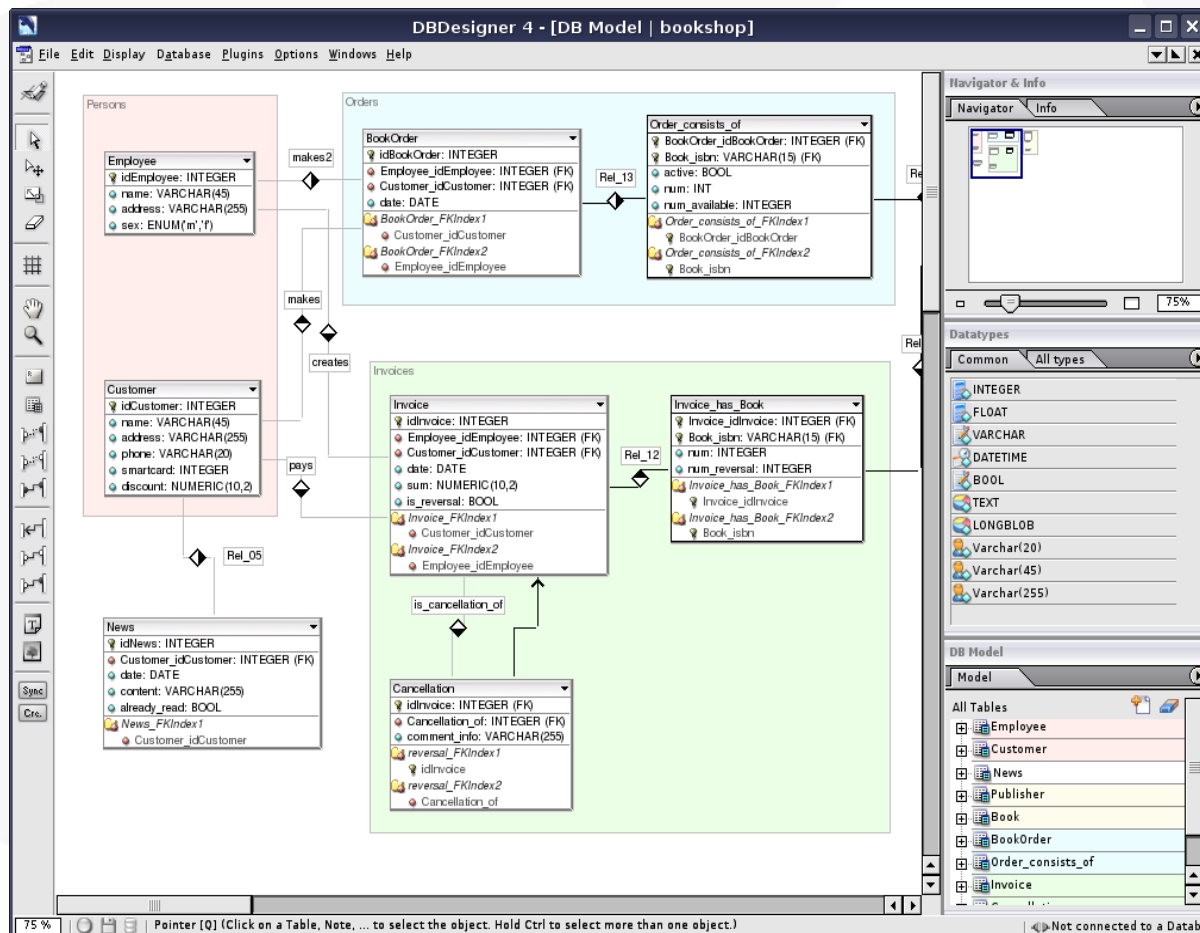

Un Día con Linux

Un Día con Linux · Desarrollo

Desarrollo DBDesigner