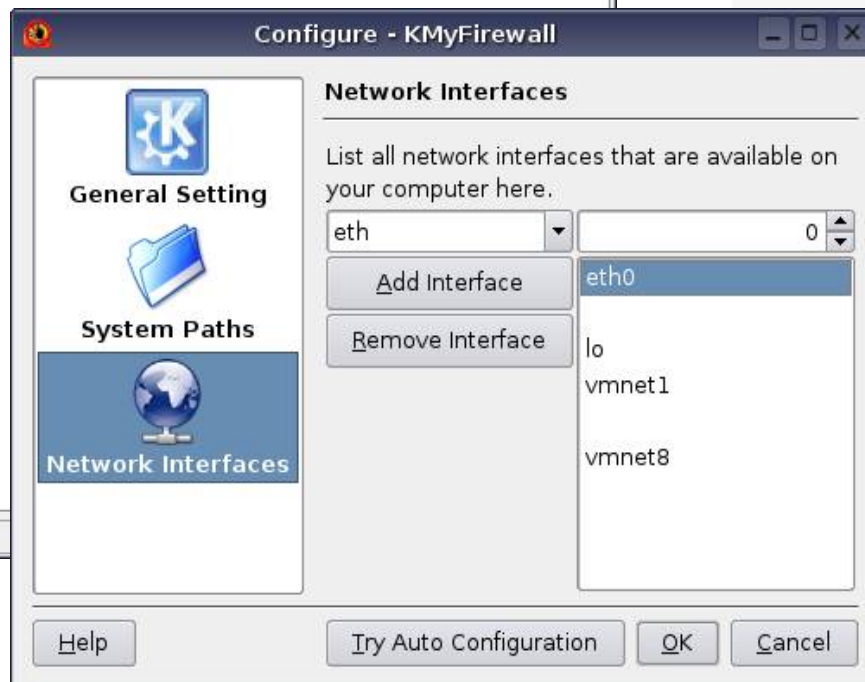

Un Día con Linux

Un Día con Linux · Internet

Seguridad
KmyFirewall
KclamAV
Firestarter