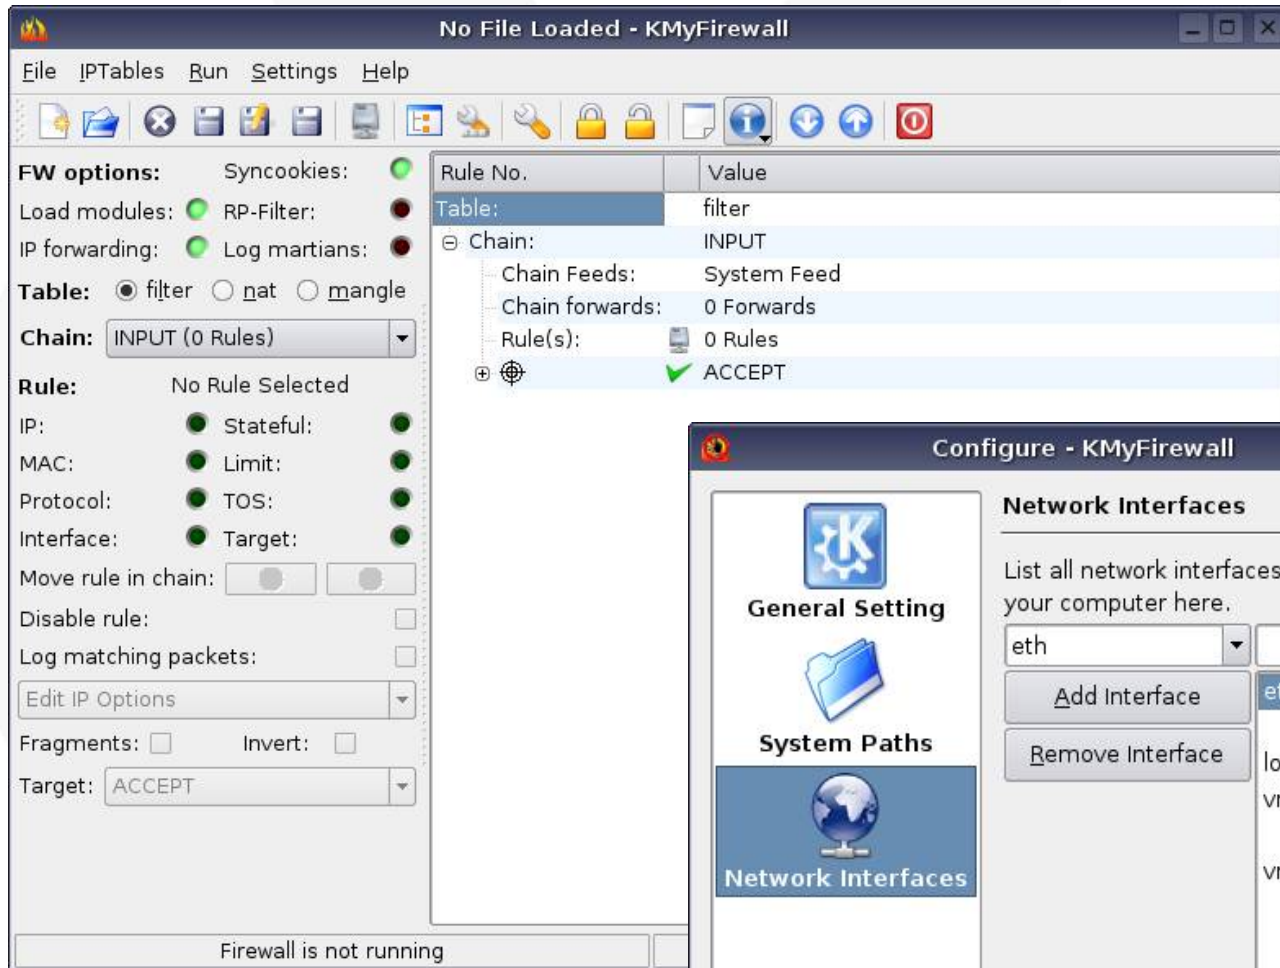

Un Día con Linux

Un Día con Linux · Internet

Seguridad
KmyFirewall
KclamAV
Firestarter